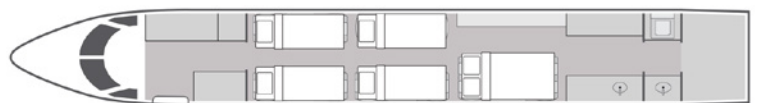

SLEEPING CONFIGURATION

Year	2003
Interior Refurbishment	2021
Range	3,600 NM
Lavatories	1
Sleeps	6
Baggage	169 ft³
Cabin H/L/W	6'2" x 45'1" x 7'4"