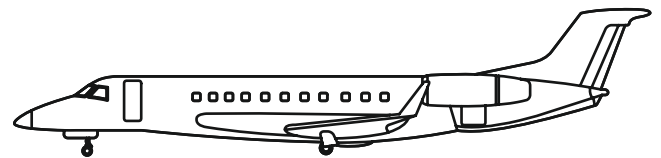

## COMFORT

-  **Passengers** 13

---

-  **Windows** 22

---

-  **Beds** beds and fully reclining seats

---

-  **Flight Attendant** yes

## SPECIFICATIONS

**Travel Range** 3.400 nm / 6.296 km

**Maximum Cruising Speed** 472,00 mph / 874,00 kmh

**Max Operating Altitude** 41.000 ft / 12.497 m

**Cabin Height** 6,00 ft / 1,83 m

**Cabin Width** 6,10 ft / 2,10 m