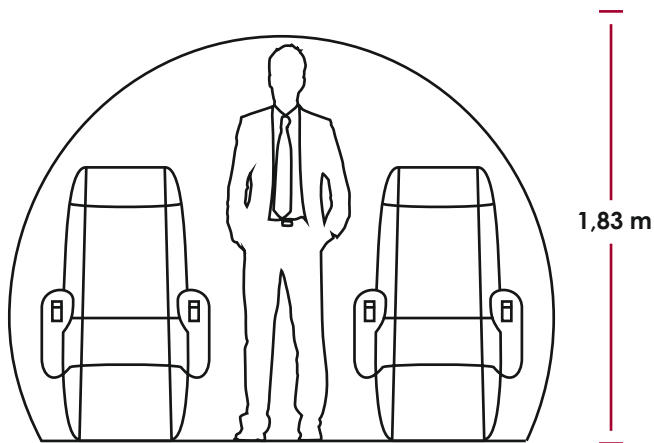

## COMFORT

-  **Passengers** 13

---

-  **Windows** 22

---

-  **Beds** beds and fully reclining seats

---

-  **Flight Attendant** yes

## SPECIFICATIONS

**Travel Range** 3.400 nm / 6.296 km

**Maximum Cruising Speed** 472,00 mph / 874,00 kmh

**Max Operating Altitude** 41.000 ft / 12.497 m

**Cabin Height** 6,00 ft / 1,83 m

**Cabin Width** 6,10 ft / 2,10 m