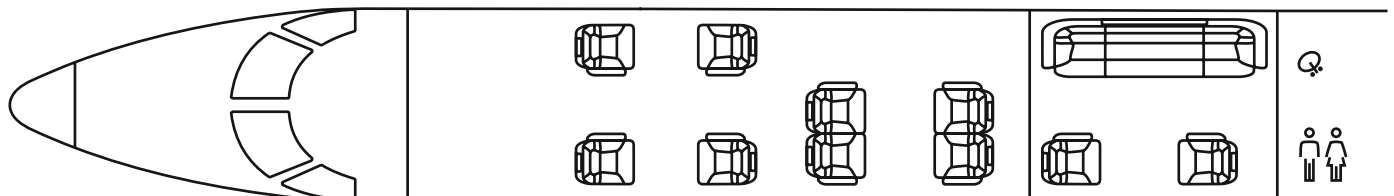

## COMFORT

-  **Passengers** 13

---

-  **Windows** 22

---

-  **Beds** beds and fully reclining seats

---

-  **Flight Attendant** yes

## SPECIFICATIONS

**Travel Range** 3.400 nm / 6.296 km

**Maximum Cruising Speed** 472,00 mph / 874,00 kmh

**Max Operating Altitude** 41.000 ft / 12.497 m

**Cabin Height** 6,00 ft / 1,83 m

**Cabin Width** 6,10 ft / 2,10 m