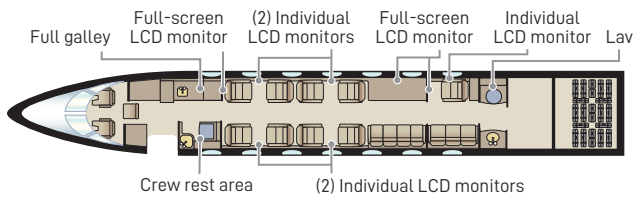

GULFSTREAM G500

Passengers	16
Sleeps	9
Year of Manufacture	2009
Year of Refurbishment	2018
Range	5200 NM / 10.5 Hours
Baggage Capacity	226 cubic feet
WiFi	Yes
Lavatory	2
Cabin Width	7.3'
Cabin Height	6.4'
Cabin Length	50.1'

Day Configuration

Night Configuration

360° tour available online

Connectivity

Complimentary domestic WiFi

Entertainment

Gogo Vision Inflight entertainment system with media library
 Three full-screen LCD monitors
 Nine individual LCD monitors
 Eight power outlets

Galley

Forward full-service galley with sink
 Microwave oven
 Nespresso coffee maker

Lavatory

Aft lav with full vanity
 Forward crew lav

Other

Aft crew rest area