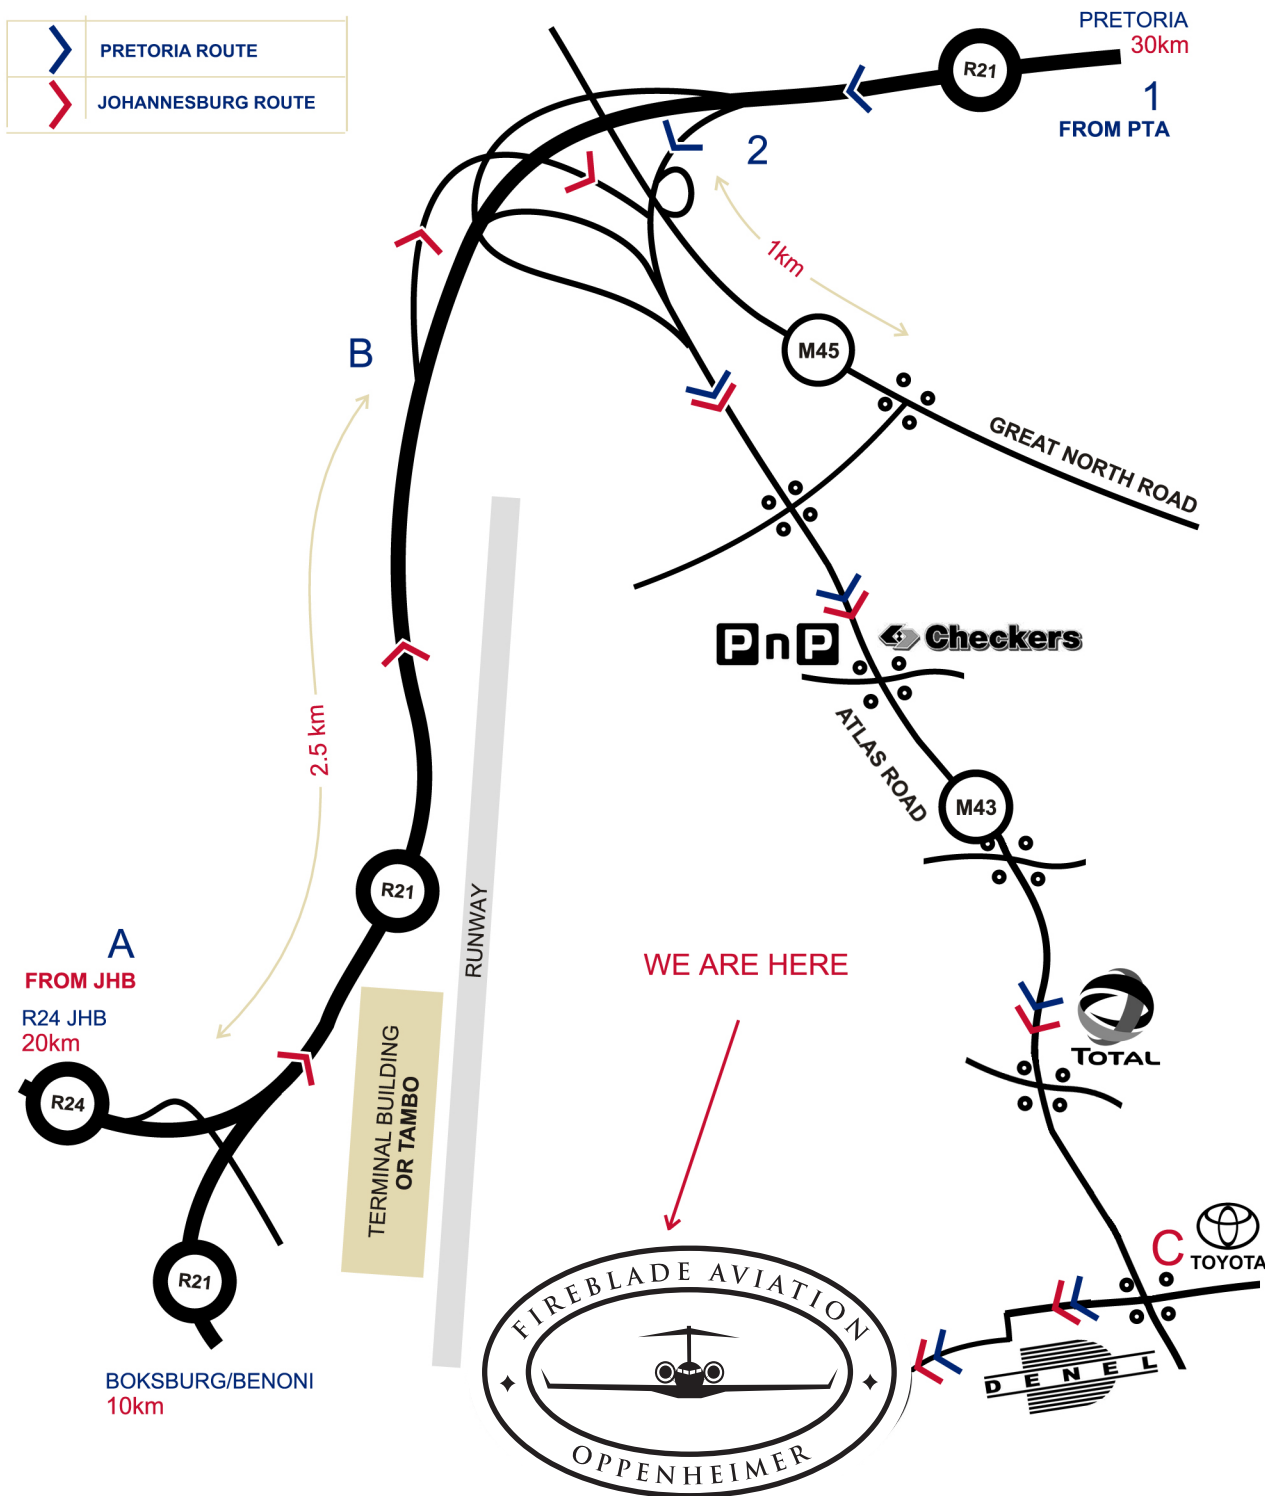

	PRETORIA ROUTE
	JOHANNESBURG ROUTE

FIREBLADE AVIATION
 PROPRIETARY LIMITED

DENEL PRECINCT, ASTRO PARK, ATLAS ROAD,
 BONAERO PARK
 TELEPHONE : + 010 595 3920
 FACSIMILE : + 086 724 9643

GPS 26°08'37.56"S 28°15'44.95"E

FROM JOHANNESBURG

- A.** From the R24 Johannesburg take the R21 North (Pretoria/Kempton Park).
- B.** From the R21 North take the M43 Atlas Road off-ramp. Proceed to the traffic light at C [4km] which is the 5th traffic light intersection

FROM PRETORIA

- 1.** Take the R21 South towards Johannesburg.
- 2.** From the R21 South take the M43 Atlas Road offramp. Proceed to the traffic light at C [4km] which is the 5th traffic light intersection
- C.** Turn right at the traffic lights onto Denel North Road (there is a Toyota Warehouse on the left) and follow the sign boards to Fireblade Aviation.