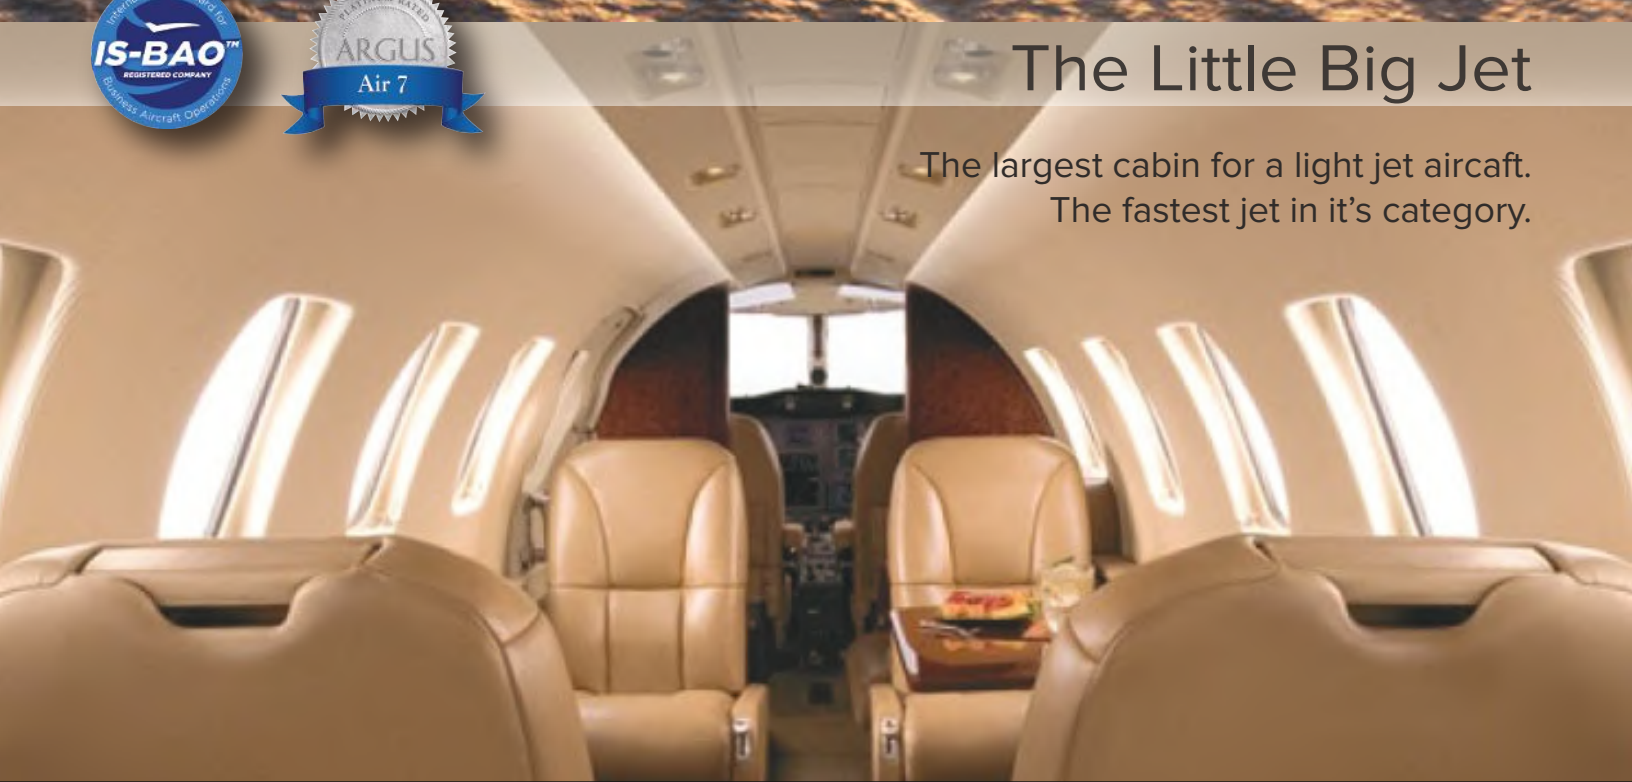

# AIR 7

## 2008 PREMIER RA-390

## The Little Big Jet

The largest cabin for a light jet aircraft.  
The fastest jet in it's category.

Capacity: 6 Passengers  
Range: 1100 NM Westbound &  
up to 1500 NM Eastbound,  
depending on payload.