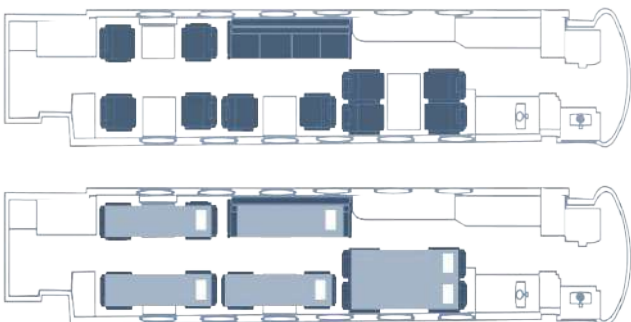

GULFSTREAM GV / LV-IRQ

Specifications	
Seating	14
Sleeps	6
Range	6,490 nm
Cabin Length	50' 1"
Cabin Height	6' 2"
Cabin Width	7' 3"

Communications

Telephone domestic U.S. & international

Entertainment

- Airshow moving map
- 32 inch TV
- Wifi Entertainment System
- Seat TV monitors
- Power outlets