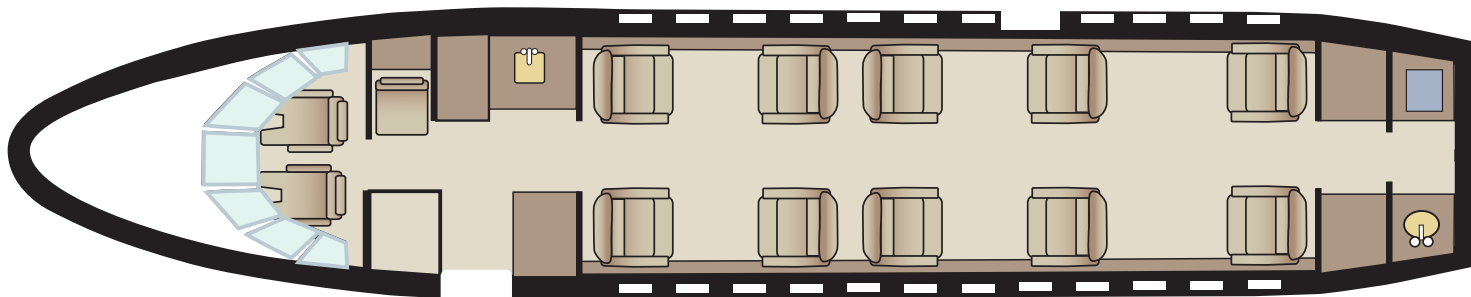

FALCON 900EX EASY

Large Cabin

SEATS

10

DURATION

8.5 Hours

RANGE

4475 NM

MAX SPEED

545 MPH

Aircraft Features

Cabin Specs:

- Cabin Size: 1861.8 cu ft
39.0 ft (L), 7.7 ft (W), 6.2 ft (H)
- Baggage: 127 cu ft
- YOM: 2007

Aircraft Amenities:

- Double Club Seating
- Conventional Oven
- Fwd & Aft Monitors
- Airshow 4000
- CD/DVD Player
- Enclosed Lavatory
- Wi-Fi Available