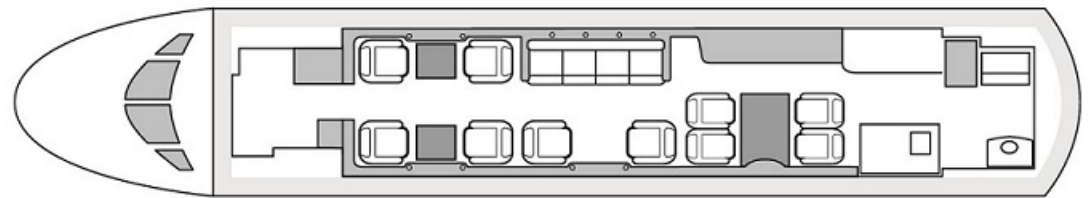

# Gulfstream G450

N450WC

- Seats 14
- Complimentary Unlimited Domestic WiFi
- LCD monitors
- Airshow
- Domestic Direct TV
- DVD/CD players
- Fully stocked Galley with Dual coffee maker, oven and microwave
- 2 Enclosed Lavatories

Range - 5,000 SM  
Cruising Altitude - 45,000 Feet  
Cruising Speed - 652 MPH

**NEW WORLD AVIATION**  
A World of Difference

987 Postal Road  
Allentown, Pa 18109

877-359-0100  
610-231-9555

[charter@newworldaviation.com](mailto:charter@newworldaviation.com)