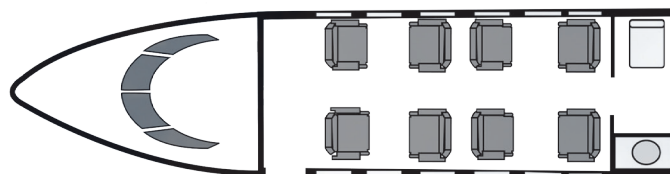

Lear 45

N745TT

- Seats 8
- Worldwide Satellite Phone
- Mini Galley
- Enclosed lavatory

Range - 2,125 SM
Cruising Altitude - 51,000 Feet
Cruising Speed - 527 MPH

NEW WORLD AVIATION
A World of Difference

987 Postal Road
Allentown, Pa 18109