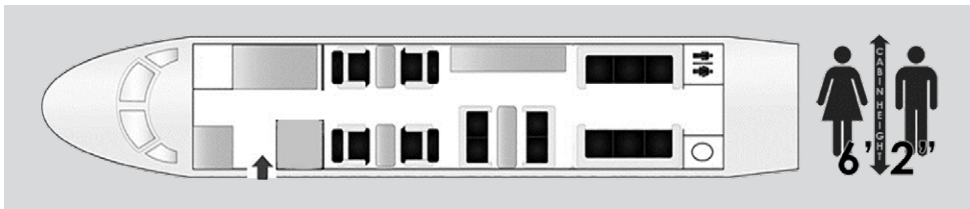

Falcon 7X

N506BA

EXECUTIVE
FLITEWAYS

This sophisticated jet is perfect for nonstop travel up to 5,590 nautical miles, reaching destinations throughout the Americas, as well as to Europe, North Africa and the Middle East. The Falcon 7X has an ultra-efficient long-range cruise speed of 0.82 Mach, with fuel consumption up to 30 percent lower than other jets in its class. The aircraft can also cover short distances quickly with a max cruise speed of 0.90 Mach, and outstanding agility.

The spacious cabin of the Falcon 7X is whisper quiet and filled with natural light from 28 large windows. Everything is carefully designed to maximize your comfort, productivity and privacy.

Specifications

Registration:	N506BA	Cabin Width:	7'8"
Passengers:	14	Cabin Length:	39'2"
Range:	5,590 nm	Baggage Capacity:	14 cu ft
Cabin Height:	6'2"		

Amenities

- » Leather seat for 14
- » Flight attendant
- » Complimentary high speed domestic wifi and available int'l. satellite wifi
- » Satellite phone
- » Aft passenger lavatory with full vanity.
Forward crew lavatory
- » Large bulkhead monitors
- » Airshow moving map
- » Microwave and convection oven
- » Espresso maker
- » AC outlets for charging electronics
- » Pets allowed onboard